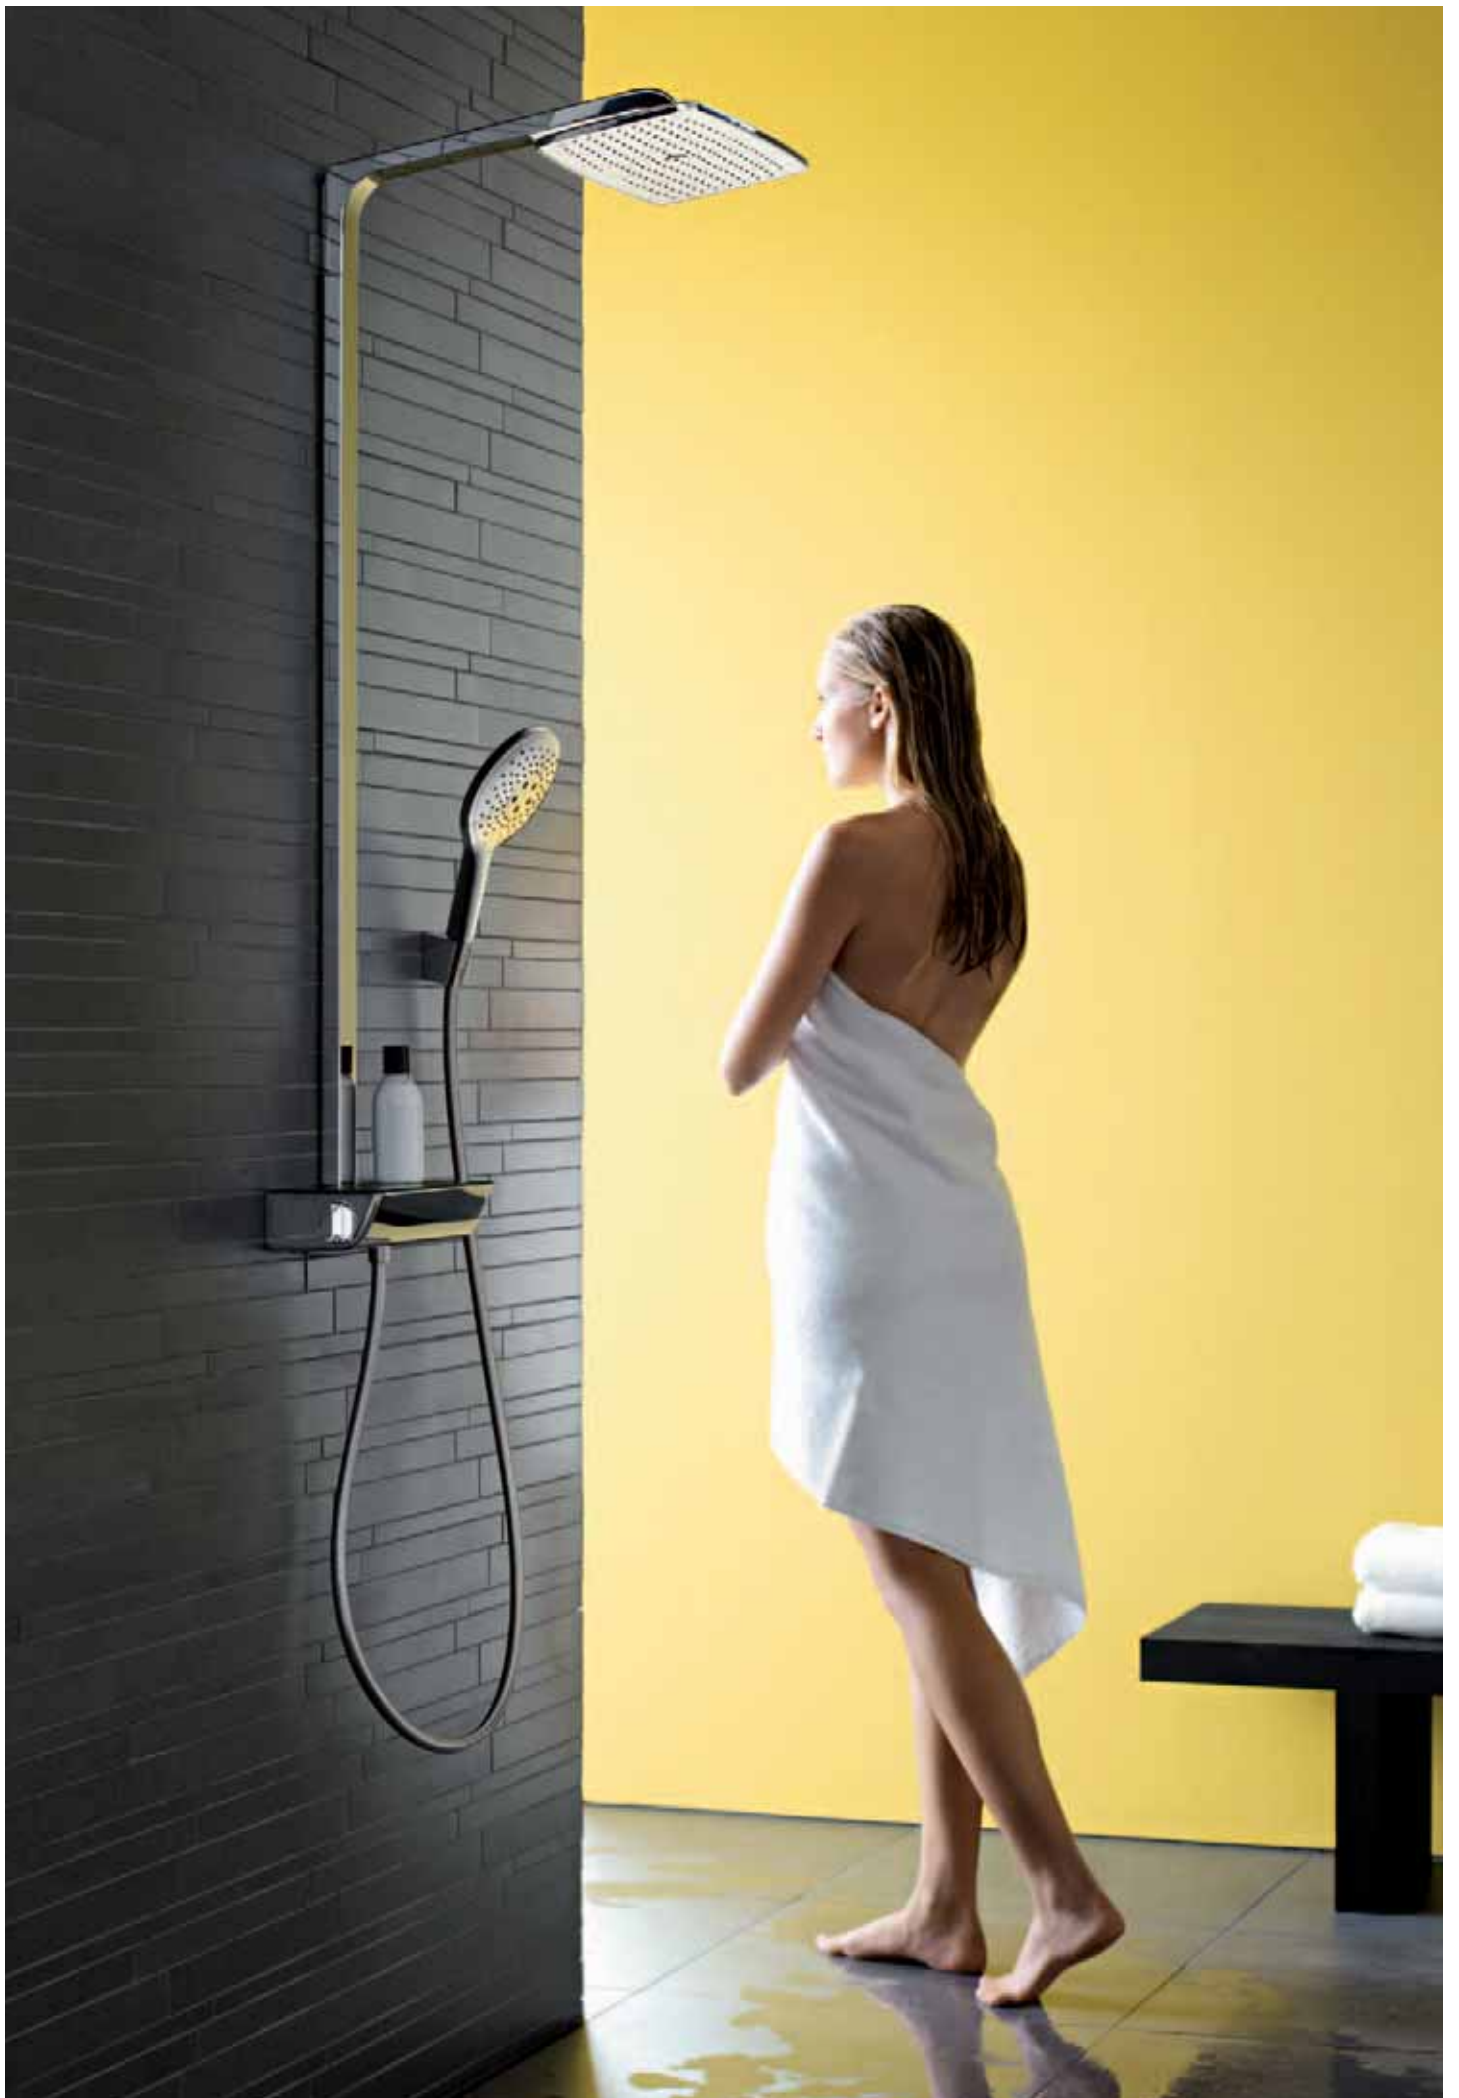

Focus® 190

Single lever basin mixer
31608, -000

Focus® 100

Single lever basin mixer
31607, -000

Focus® 70

Single lever basin mixer for wash basins
31730, -000

**Turn your bathroom
into a ComfortZone.**

Comfort means having the choice.