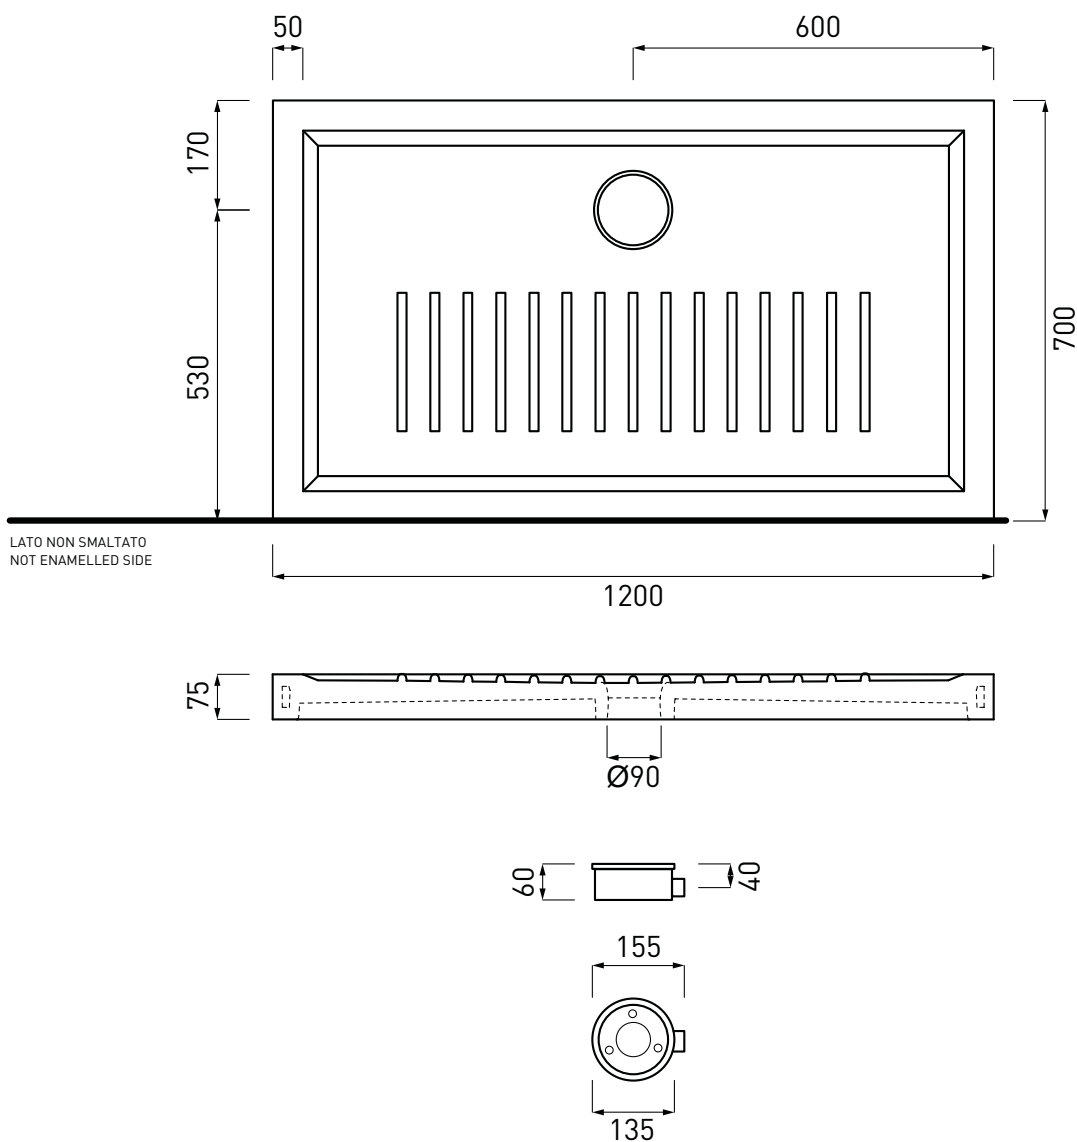

ATTENZIONE:
Le superfici, pesi e misure riportate possono presentare leggere differenze rispetto ai pezzi reali, in considerazione e accordo delle caratteristiche di tolleranza intrinseche del materiale ceramico e del suo processo produttivo. L'azienda si riserva di cambiare schede tecniche e caratteristiche di funzionamento degli articoli in ogni momento e senza necessità di preavviso.

ATTENTION:
Surfaces, weights and dimensions can show some little differences compared to the real item, following typical intrinsic characteristics of ceramics material and production. The company reserves the right to change any technical specifications/dimension and/or operating characteristics of the products at any time and without giving notice.