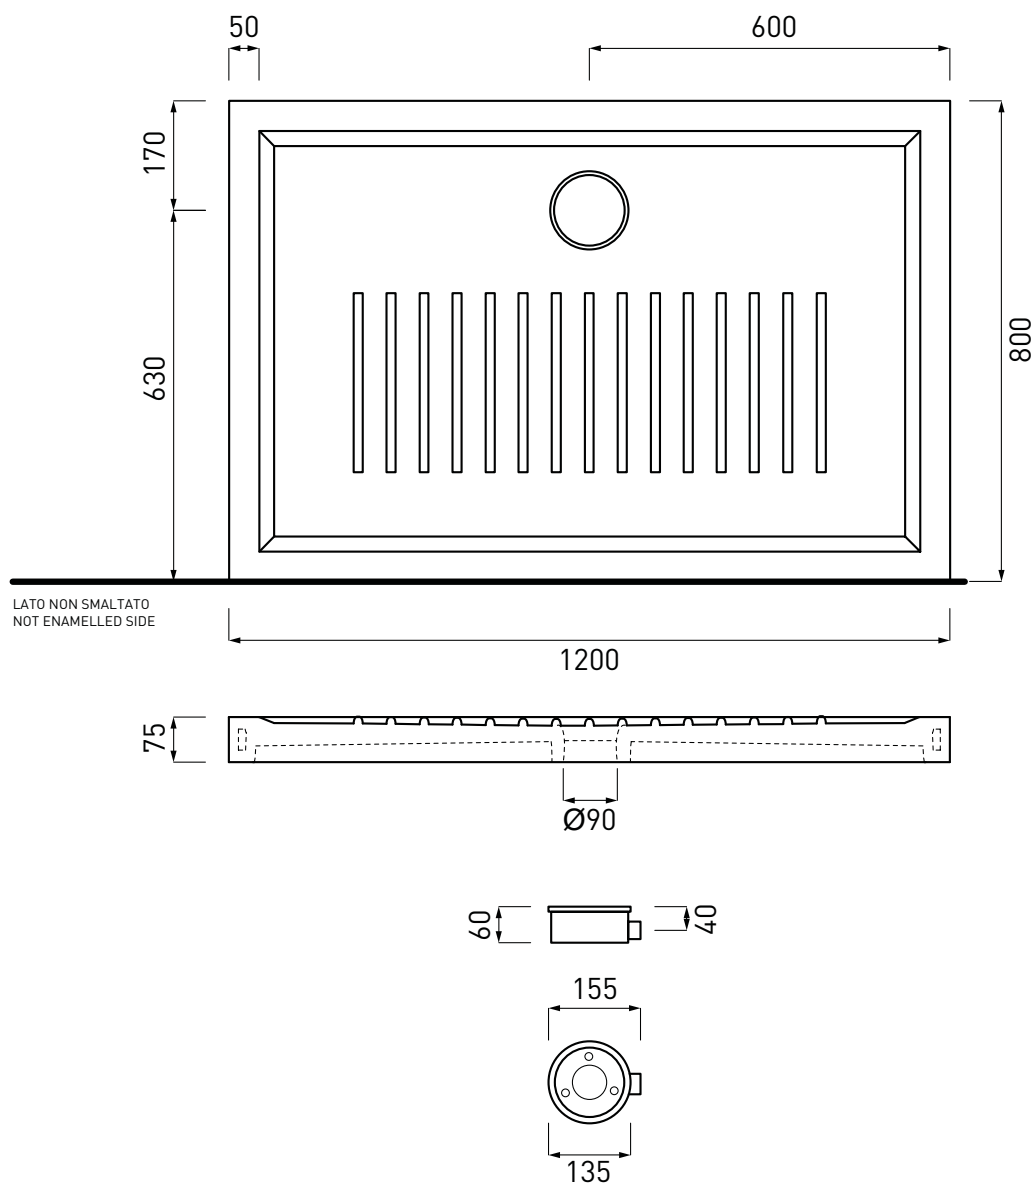

ATTENZIONE:
Le superfici, pesi e misure riportate possono presentare leggere differenze rispetto ai pezzi reali, in considerazione e accordo delle caratteristiche di tolleranza intrinseche del materiale ceramico e del suo processo produttivo. L'azienda si riserva di cambiare schede tecniche e caratteristiche di funzionamento degli articoli in ogni momento e senza necessità di preavviso.

ATTENTION:
Surfaces, weights and dimensions can show some little differences compared to the real item, following typical intrinsic characteristics of ceramics material and production. The company reserves the right to change any technical specifications/ dimension and/or operating characteristics of the products at any time and without giving notice.