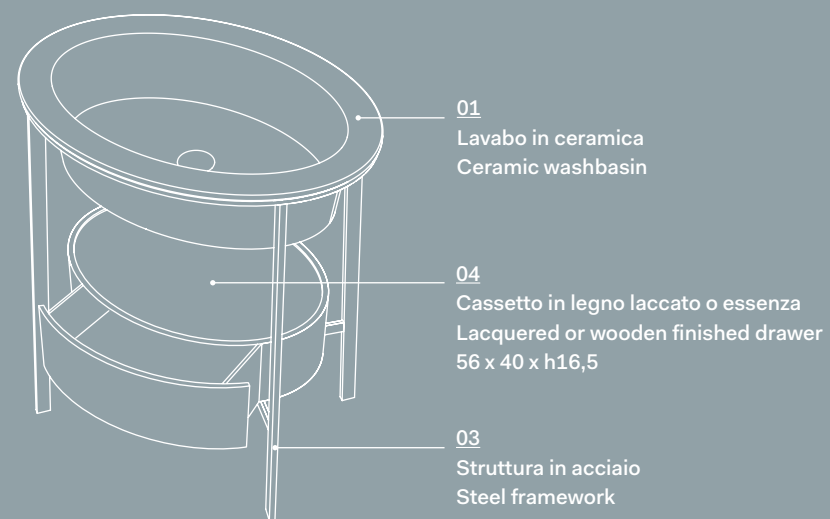

Catino Ovale 70 con cassetto \ Catino Ovale 70 with drawer - 70 x 50 x h83

01 Lavabo \ washbasin

Materiale \ Material:
Ceramica \ Ceramic

fini ure \ finish s:
Le Terre di Cielo

- Talco
- Pomice
- Brina
- Basalto
- Lavagna
- Cemento
- Fango
- Cacao
- Arenaria
- Avena
- Lino
- Agave
- Muschio
- Polvere
- Cipria
- Canapa
- Bianco Lucido

02 Piano \ Shelf

Materiale \ Material:
Ceramica o marmo \
Ceramic or marble

fini ure \ finish s:
Le Terre di Cielo

- Talco
- Pomice
- Brina
- Basalto
- Lavagna
- Cemento
- Fango
- Cacao
- Arenaria
- Avena
- Lino
- Agave
- Muschio
- Polvere
- Cipria
- Canapa
- Bianco Lucido

Finiture \ Finishes:
Marmo \ Marble

- Bianco Carrara Gioia
- Nero Marquinia

03 Struttura \ Framework

Materiale \ Material:
acciaio verniciato \
painted steel

verniciature \ coatings

- Nero Matt
- Bronzo Spazzolato

04 Cassetto \ Drawer

Materiale \ Material:
legno laccato o in essenza
\ lacquer or wooden finis

laccature \ lacquers

- Talco
- Pomice
- Brina
- Arenaria
- Avena
- Cemento
- Basalto
- Muschio

Essenze \ wooden finish s

- Rovere Naturale
- Rovere Sbiancato
- Rovere Grigio
- Rovere Nero
- Eucalipto

Infinite possibilità di personalizzazione \ Infinite customized solutions