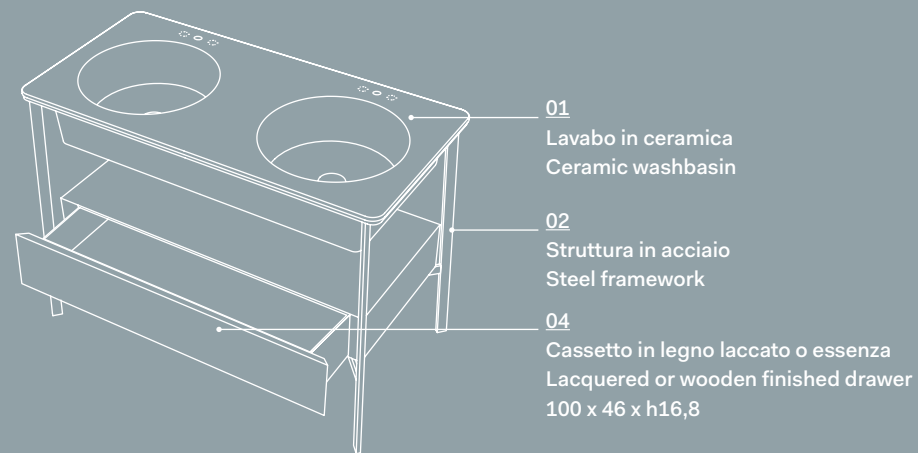

- 01
  Lavabo in ceramica
  Ceramic washbasin
- 02
  Struttura in acciaio
  Steel framework
- 04
  Cassetto in legno laccato o essenza
  Lacquered or wooden finished drawer
  100 x 46 x h16,8

01 Lavabo \ washbasin

Materiale \ Material:
Ceramica \ Ceramic

fini ure \ finish s:
Le Terre di Cielo

- Talco
- Pomice
- Brina
- Basalto
- Lavagna
- Cemento
- Fango
- Cacao
- Arenaria
- Avena
- Lino
- Agave
- Muschio
- Polvere
- Cipria
- Canapa
- Bianco Lucido

02 Struttura \ Framework

Materiale \ Material:
acciaio verniciato \
painted steel

verniciature \ coatings

- Nero Matt
- Bronzo Spazzolato

03 Piano \ Shelf

Materiale \ Material:
legno laccato o in essenza,
marmo \ lacquer, wooden or
marble finis

laccature \ lacquers

- Talco
- Pomice
- Brina
- Arenaria
- Avena
- Cemento
- Basalto
- Muschio

essenze \ wooden finish s

- Rovere Naturale
- Rovere Sbiancato
- Rovere Grigio
- Rovere Nero
- Eucalipto

fini ure \ finish s:
Marmo \ Marble

- Bianco Carrara Gioia
- Nero Marquinia

04 Cassetto \ Drawer

Materiale \ Material:
legno laccato o in essenza
\ lacquer or wooden finis

laccature \ lacquers

- Talco
- Pomice
- Brina
- Arenaria
- Avena
- Cemento
- Basalto
- Muschio

essenze \ wooden finish s

- Rovere Naturale
- Rovere Sbiancato
- Rovere Grigio
- Rovere Nero
- Eucalipto