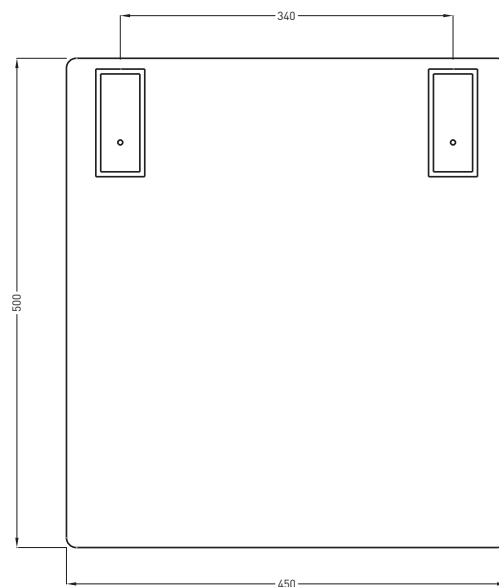

FRONT

SIDE

BACK

Narciso Mini

lavabo narciso mini sinistro \ narciso mini left washbasin

cielo
handmade in Italy

ACCESSORI/ACCESSORIES:

PIL01 - Piletta universale click-clack CROMO con coperchio in ceramica / Universal click-clak drain in CHROME with ceramic lid