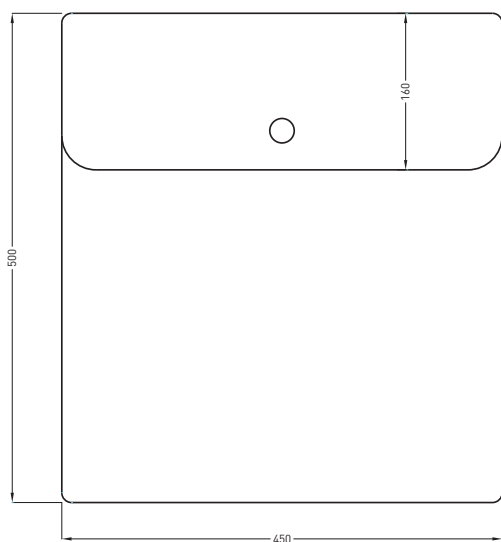

FRONT

SIDE

BACK

Narciso Mini

lavabo narciso mini sinistro \ narciso mini left washbasin

cielo
handmade in Italy

ACCESSORI/ACCESSORIES:

PIL01 - Piletta universale click-clack CROMO con coperchio in ceramica / Universal click-clak drain in CHROME with ceramic lid