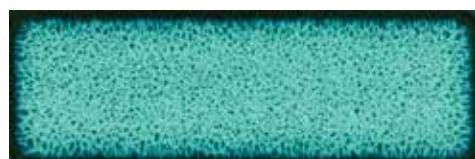

Brique #01 Green 6,5x20 cm / 2,5"x8"