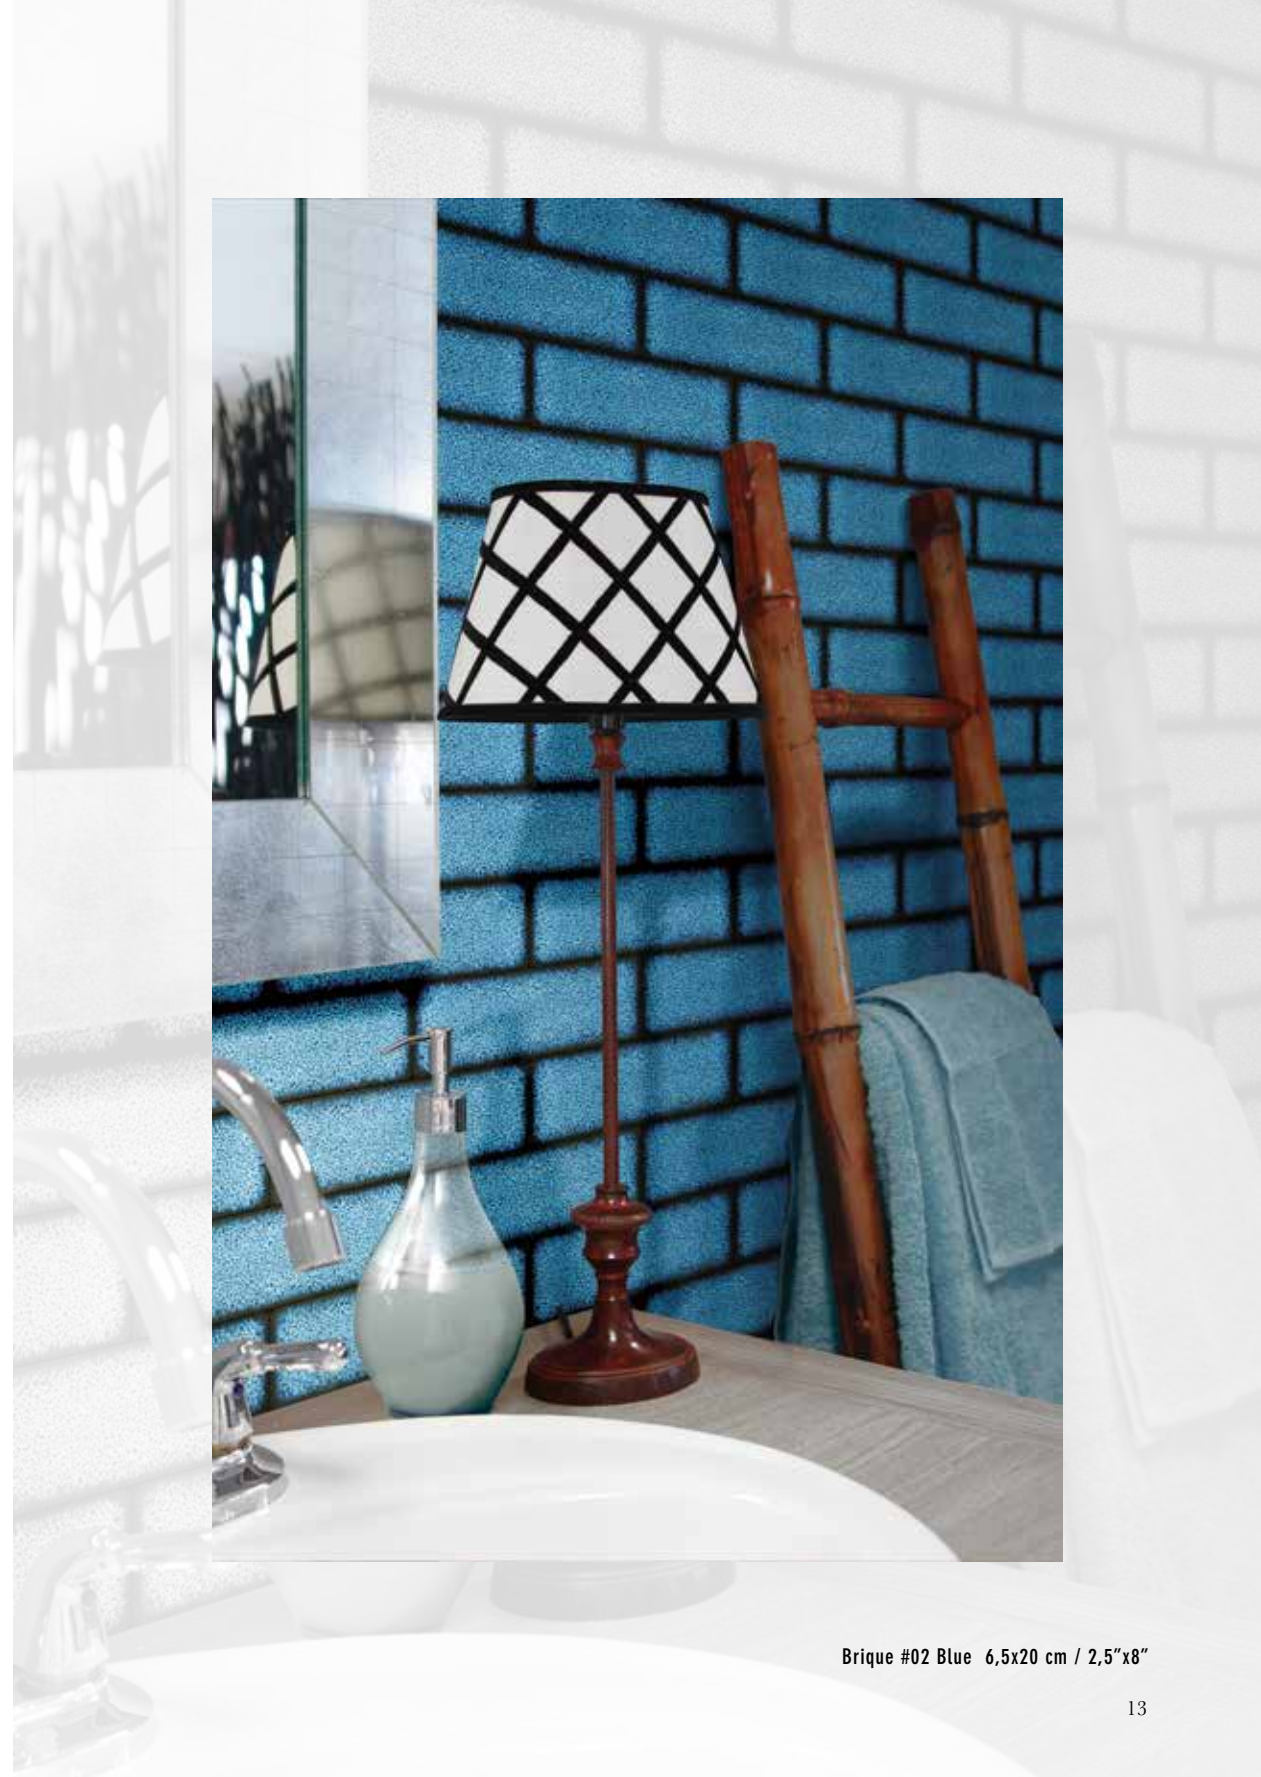

notes

A series of horizontal dashed lines for taking notes, spanning the width of the page.

Brique #02 Blue 6,5x20 cm / 2,5"x8"