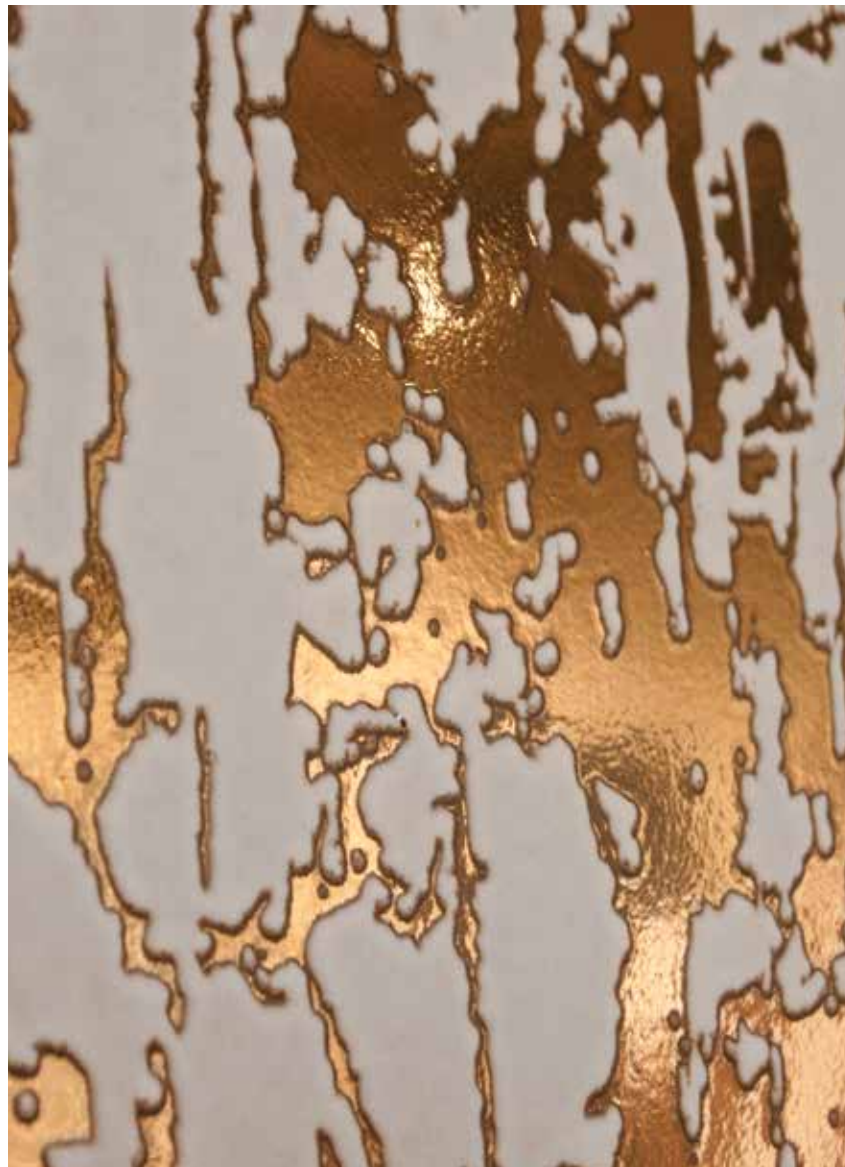

abstract **CL**

CARATTERISTICHE TECNICHE - PESI E IMBALLI TECHNICAL FEATURES - WEIGHTS AND PACKING

TECHNICAL FEATURES	RESISTANCE TO CHEMICALS	RESISTANCE TO STAINS	WATER ABSORPTION%	BENDING STRENGTH	RESISTANCE TO ABRASION	FROST RESISTANCE	THERMAL SHOCK RESISTANCE
ABSTRACT	GA GLC GHC ISO 10545.13	CLASSE 5 ISO 10545.14	≤0.5% ISO 10545.3	> 35N/mm² ISO 10545.4	CLASSE 3 PEI ALL COLOURS CLASSE 4 PEI BIANCO CLASSE 5 PEI BIANCO ASSOLUTO ISO 10545-7	RESISTANT ISO 10545.12	RESISTANT ISO 10545.9

ABSTRACT COLLECTION	PEZZI/PCS	MQ/SCATOLA SQM/BOX	KG NETTO NET KGS	SCATOLE BOXES	MQ/PALLET SQM/PALLET	KG NETTO NET KGS
ABSTRACT 20X20 cm / 8"x8"	9	0,36	8,50	114	41,04	969
ABSTRACT 60X120 cm / 24"x48"	1	0,72	17,7	32	23,04	566,4

Peso paletta legno / *Wooden pallet weight* 22kgs

DESTINAZIONE D'USO INTEDED USE

CP

COMMERCIALE PESANTE /
ARREDO URBANO
Ambienti sottoposti a sollecitazioni
relativamente forti.
Stazioni ferroviarie, aeroporti, magazzini.
HEAVY COMMERCIAL / SITE AMENITIES
Environments subject to relatively hard solici-
tations.
Railway stations, airports, warehouses.

RE

RESIDENZIALE
Ambienti abitativi: zone giorno / notte,
camere, d'albergo.

RESIDENTIAL
Day / night area, hotel rooms.

CL

COMMERCIALE LEGGERO
Ambienti sottoposti a sollecitazioni a
medio traffico. Ambienti pubblici, uffici,
ristoranti, negozi, hall di alberghi.

LIGHT COMMERCIAL
Environments subject to medium pedestrian traffic
solicitations. Indoor public environments, offices,
restaurants, shops, hotel's halls.

RI

RIVESTIMENTI INTERNI
INDOOR WALL TILES

Abstract Bianco 60x120 cm / 24"x48