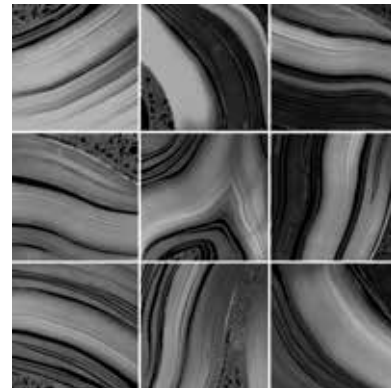

*This inspired us to recreate this gem,
reinventing it with precious ceramic materials.*

*Light reflections blend into metallic and
silky glazes, recalling the original stripes of agate.*

*The 4 available colors vary from purple, to yellow,
to blue, all the way to a contrast of white & black.*

SPESSORE / THICKNESS
1 cm / 0,39"

Agata Azzurro 20x20 cm / 8"x8"

Agata Viola 20x20 cm / 8"x8"

Agata Giallo 20x20 cm / 8"x8"

Agata Nero 20x20 cm / 8"x8"

60x60 cm / 24"x24"

4 Random Mix Patterns

Agata Azzurro 60x60 cm / 24"x24"