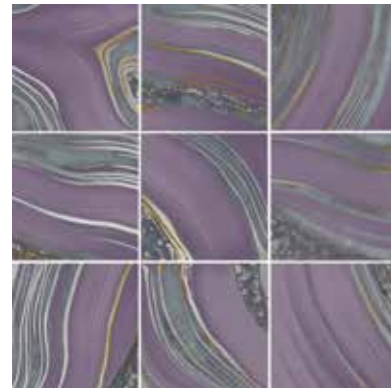

*This inspired us to recreate this gem,
reinventing it with precious ceramic materials.*

*Light reflections blend into metallic and
silky glazes, recalling the original stripes of agate.*

*The 4 available colors vary from purple, to yellow,
to blue, all the way to a contrast of white & black.*

*The collection comes in size 20x20 cm / 8"x8" and
has 9 mixed patterns and in 60x60 cm / 24"x24"*

*with 4 enlarged mixed patterns which create a
faceted rich and harmonious collection.*

*Adaptable to small and large settings,
always with a delineated character.*

Agata Viola 60x60 cm / 24"x24"

Agata Azzurro 20x20 cm / 8"x8"

Agata Giallo 20x20 cm / 8"x8"

Agata Nero 20x20 cm / 8"x8"

Agata Azzurro 60x60 cm / 24"x24"

agata

9 Random Mix Patterns

20x20 cm / 8"x8"

SPESSORE / THICKNESS
1 cm / 0,39"

Agata Azzurro 20x20 cm / 8"x8"

Agata Viola 20x20 cm / 8"x8"

Agata Giallo 20x20 cm / 8"x8"

Agata Nero 20x20 cm / 8"x8"

60x60 cm / 24"x24"

4 Random Mix Patterns

Agata Azzurro 60x60 cm / 24"x24"