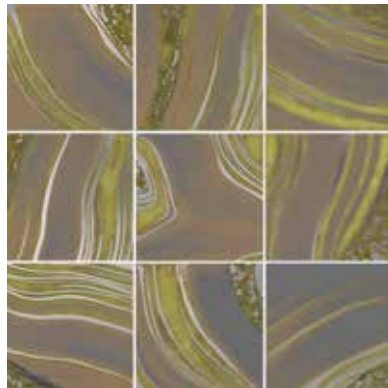

*This inspired us to recreate this gem,
reinventing it with precious ceramic materials.*

*Light reflections blend into metallic and
silky glazes, recalling the original stripes of agate.*

*The 4 available colors vary from purple, to yellow,
to blue, all the way to a contrast of white & black.*

*The collection comes in size 20x20 cm / 8"x8" and
has 9 mixed patterns and in 60x60 cm / 24"x24"*

*with 4 enlarged mixed patterns which create a
faceted rich and harmonious collection.*

*Adaptable to small and large settings,
always with a delineated character.*

Agata Viola 60x60 cm / 24"x24"

Agata Azzurro 20x20 cm / 8"x8"

Agata Giallo 20x20 cm / 8"x8"

Agata Nero 20x20 cm / 8"x8"

Agata Azzurro 60x60 cm / 24"x24"

agata

9 Random Mix Patterns

20x20 cm / 8"x8"

SPESSORE / THICKNESS
1 cm / 0,39"

Agata Azzurro 20x20 cm / 8"x8"

Agata Viola 20x20 cm / 8"x8"

Agata Giallo 20x20 cm / 8"x8"

Agata Nero 20x20 cm / 8"x8"

60x60 cm / 24"x24"

4 Random Mix Patterns

Agata Azzurro 60x60 cm / 24"x24"