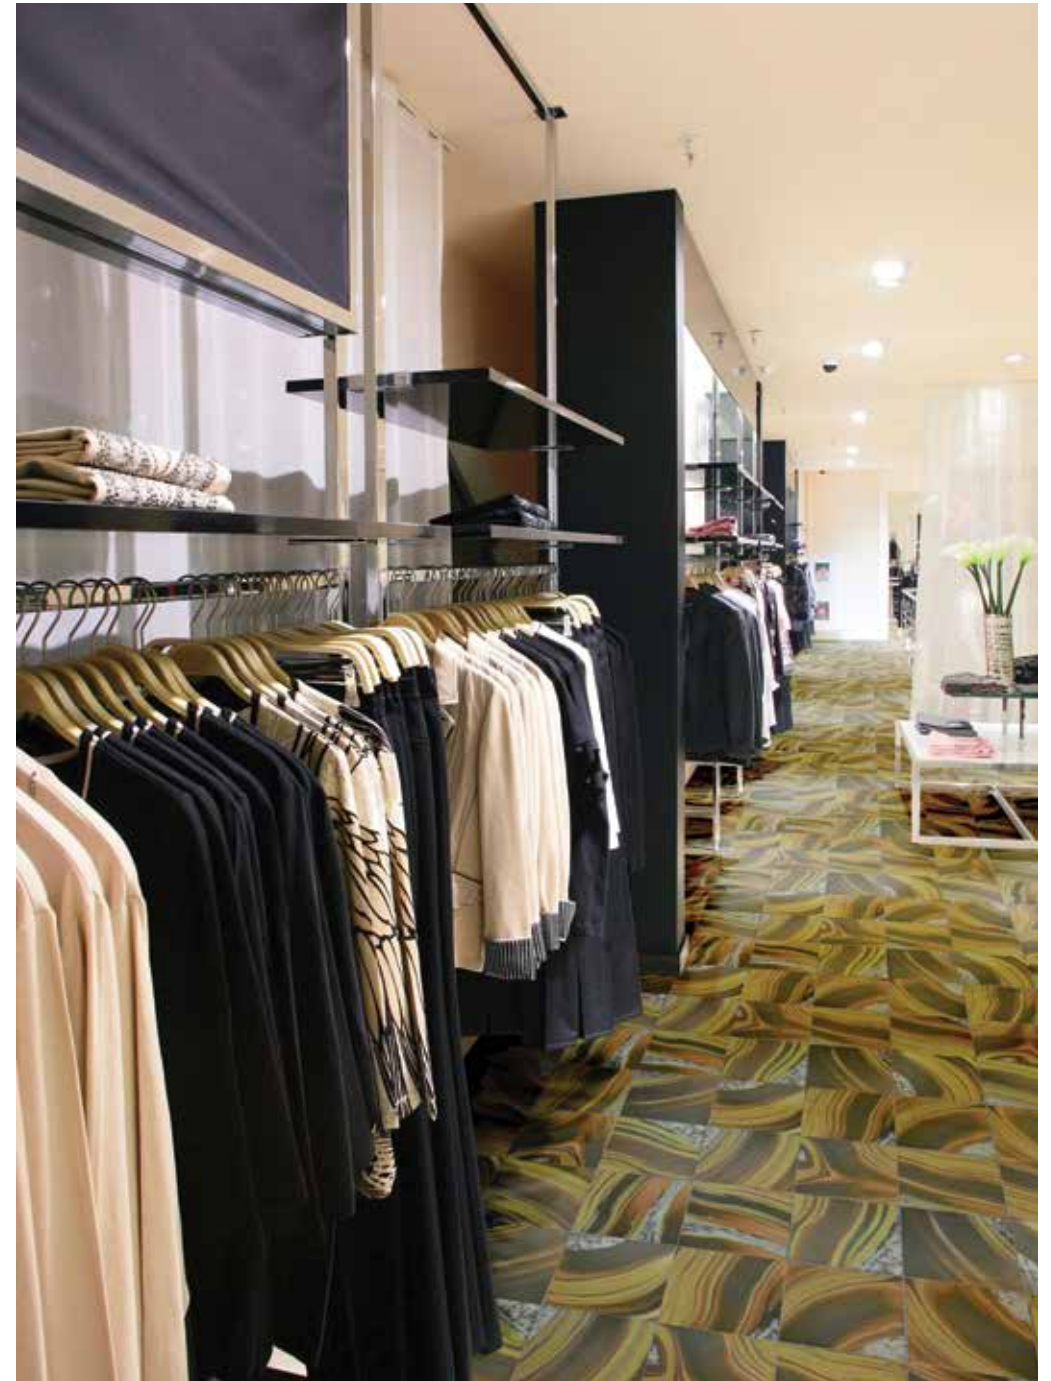

Agata Giallo 20x20 cm / 8"x8"