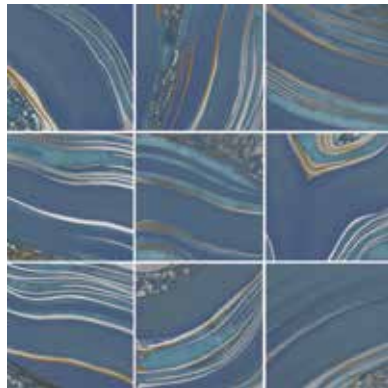

*This inspired us to recreate this gem,
reinventing it with precious ceramic materials.*

*Light reflections blend into metallic and
silky glazes, recalling the original stripes of agate.*

*The 4 available colors vary from purple, to yellow,
to blue, all the way to a contrast of white & black.*

*The collection comes in size 20x20 cm / 8"x8" and
has 9 mixed patterns and in 60x60 cm / 24"x24"*

*with 4 enlarged mixed patterns which create a
faceted rich and harmonious collection.*

*Adaptable to small and large settings,
always with a delineated character.*

Agata Viola 60x60 cm / 24"x24"

Agata Azzurro 20x20 cm / 8"x8"

Agata Giallo 20x20 cm / 8"x8"

Agata Nero 20x20 cm / 8"x8"

Agata Azzurro 60x60 cm / 24"x24"

agata

9 Random Mix Patterns

20x20 cm / 8"x8"

SPESSORE / THICKNESS
1 cm / 0,39"

Agata Azzurro 20x20 cm / 8"x8"

Agata Viola 20x20 cm / 8"x8"

Agata Giallo 20x20 cm / 8"x8"

Agata Nero 20x20 cm / 8"x8"

60x60 cm / 24"x24"

4 Random Mix Patterns

Agata Azzurro 60x60 cm / 24"x24"