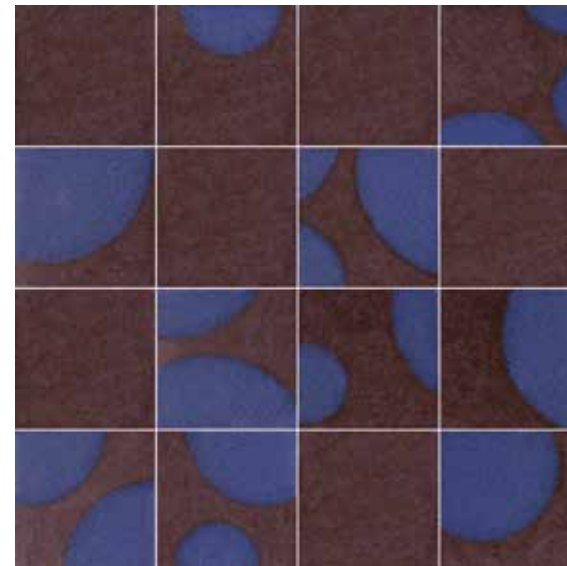

BOLLE, con una superficie smaltata dalle lucenti profondità, viene realizzato in un unico formato 15x15 e si presta unicamente per un uso da rivestimento. Un fondo tinta unita coordinato per pavimenti - 30x30 - completa la serie.

Bolle reinterprets and develops some forms of decoration related to recent past epochs. With a vaguely Eighties appearance, the collection offers a material in warm captivating colours that range from ultramarine to emerald green, passing through red. The reagent materials used on the surface produce hemispheres in the firing phase which decorate the surface unevenly. Each of the three colour variants comprising the series is made up of 16 different graphic patterns which ensure a varied and multiform installation. BOLLE, with a surface glazed by glossy depths, comes in a single format, 15x15 cm (6"x6"), and is only suitable for use as wall covering. A plain colour tile for floor, 30x30 cm (12"x12"), complete the collection.

RI

Spessore 1 cm
Thickness 1 cm / 0,39"

Bolle Rosso 15x15 cm / 6"x6"

Bolle Pavimento Rosso 30x30 cm / 12"x12"

Bolle Verde 15x15 cm / 6"x6"

Bolle Pavimento Verde 30x30 cm / 12"x12"

Bolle Blu 15x15 cm / 6"x6"