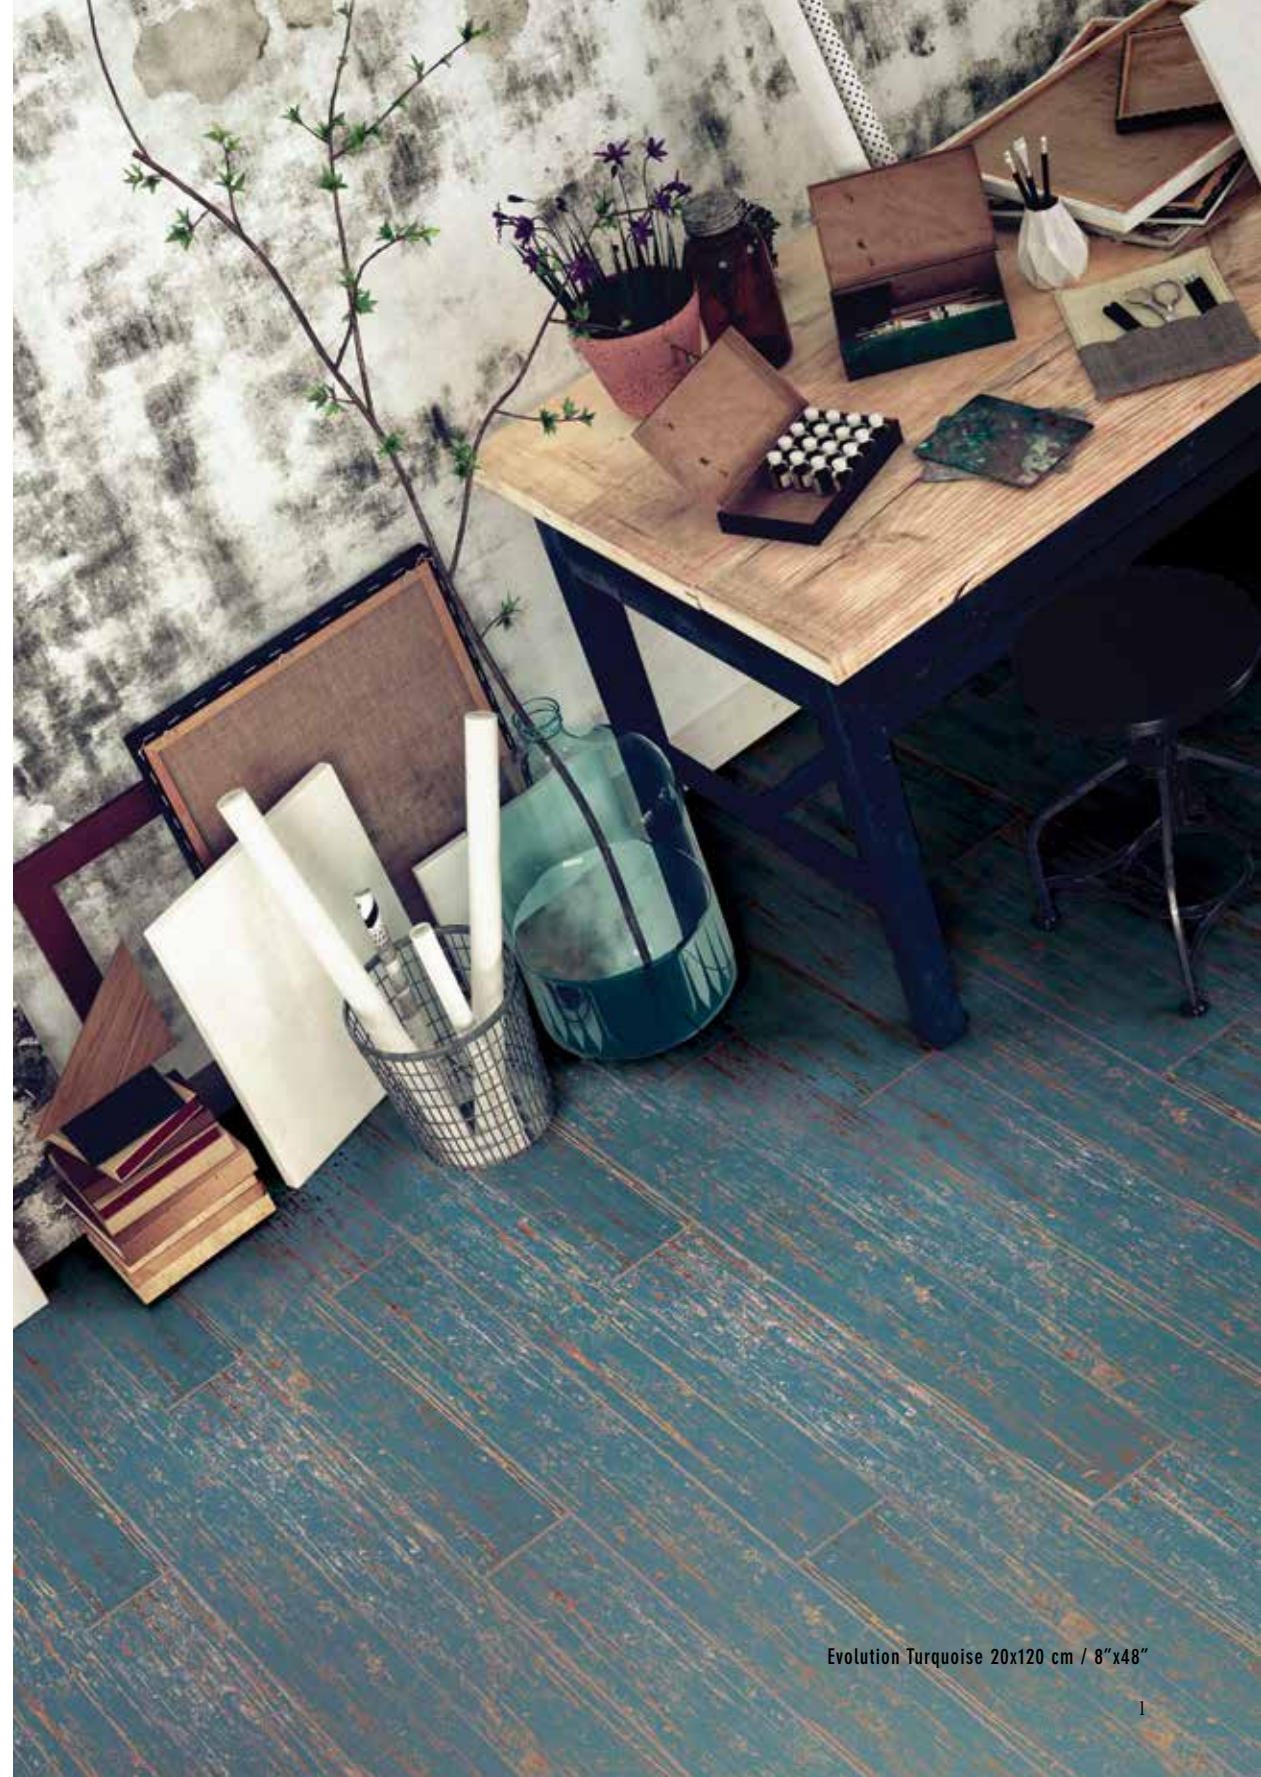

*What is fashion today?
Originality is the answer!*

To notice this, all you need to do is look around.

Retro atmospheres are imposed everywhere.

Shabby chic furniture that looks like it's been stolen from an old TV series and clothes that have been borrowed by Granny's wardrobe!

All mixed with the most fashionable modern pieces....

*This is what our Evolution collection is all about!
Timeless with its consumed look, it reminds us of the past and all its charm, but at the same time this original timber finish presents an evolution because of the modern materials and colours used, which launches it to our current period. Evolution, can be used monochrome on its own, creating contemporary and elegant environments, or with a mix of various colours to enjoy an even more dynamic and cheerful atmosphere.*

May it be for the residential area of a new home, or the refurbishing of a stylish seaside or country house, or for a trendy bar or shop, the use of this unique collection is a perfect balance in mixing tradition and modernity together, creating a very fashionable solution.

*Full body glazed porcelain, 10 warm colours in size 20x120 cm / 8"x48", which go from sandy light pale colours to greys and black, to blues and greens, all with a delicate touch of metal which adds a beautiful light to the finish.
Evolution.... And the past is in perfect harmony with our current day.*