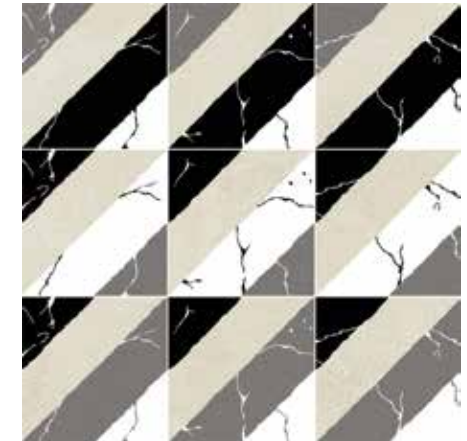

*What people truly withhold and cherish are the  
emotions which have crossed our path.  
This can happen by simply walking on a pavement with a long history,  
which has many stories to tell.  
Which could be a better example than to be inspired by a Cathedral in  
one of the world's most  
beautiful cities, Venezia?  
This project was created recalling the beauty of the  
pavements inside the Basilica of San Marco.  
A sea of natural stones, consumed mosaics polished by time throughout  
the centuries, many cultures and hundreds of footsteps have walked these  
paths.  
With these thoughts came the creation of San Marco, a collection  
composed by 3 colours and in 2 finishes, glossy and matt, in sizes  
24"x24", 8"x8".  
There are also 3 mosaic combinations in size 11,6"x11,6", in all 3  
colours, with a glossy finish.  
This collection creates elegant environments, may they be grand areas, or  
small finishes.  
With its colours, reflections and contrast in the  
glazes, the sensation given is a taste of art and beauty from the past  
with a modern twist.*

San Marco #01 Porfido mosaico 29x29 / 11,6"x11,6"

San Marco Basanite 60x60 / 24"x24"

San Marco Porfido 60x60 / 24"x24"- 20x20 / 8"x8"

San Marco Basanite 20x20 cm / 8"x8"

# san marco

60x60 cm / 24"x24"

20x20 cm / 8"x8"

29x29 cm / 11,6"x11,6"

Spessore 1 cm

Thickness 1 cm / 0,39"

San Marco Porfido  
60x60 cm / 24"x24"

San Marco Porfido  
20x20 cm / 8"x8"

San Marco Porfido #01  
29x29 cm / 11,6"x11,6"

San Marco Porfido #02  
29x29 cm / 11,6"x11,6"

San Marco Porfido #03  
29x29 cm / 11,6"x11,6"

San Marco Breccia  
60x60 cm / 24"x24"

San Marco Breccia  
20x20 cm / 8"x8"