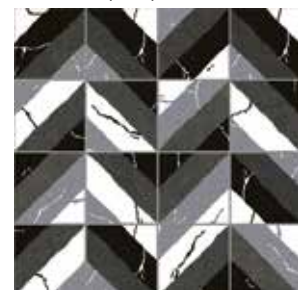

San Marco Basanite #02
29x29 cm / 11,6"x11,6"