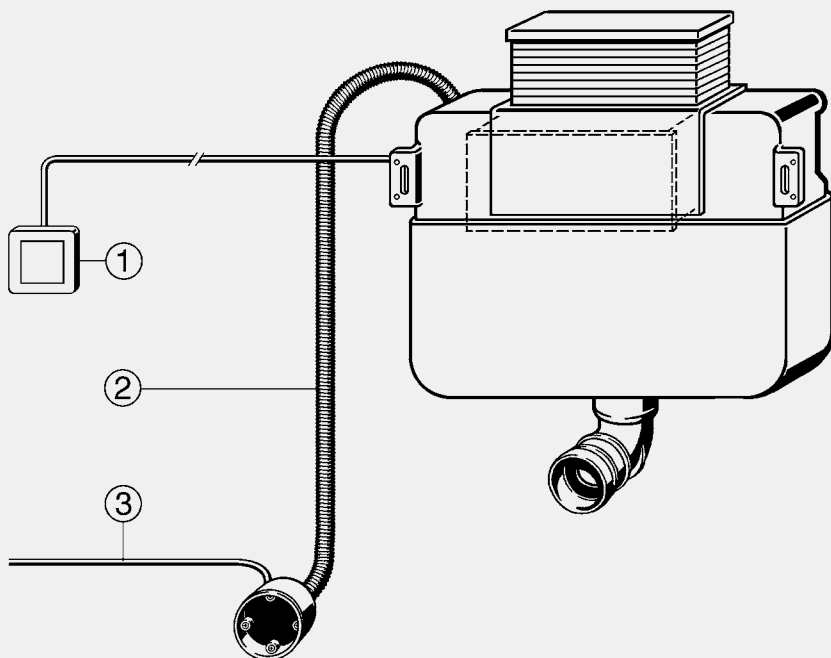

Schema electrică pentru acționarea spălării vasului WC, art.nr. 696 146 pentru cisterne 2L în combinație cu clapete de acționare cu mecanism

1) buton
2) set montaj, art.nr. 655 426
3) conexiune electrică 230 V / 50 Hz

T5