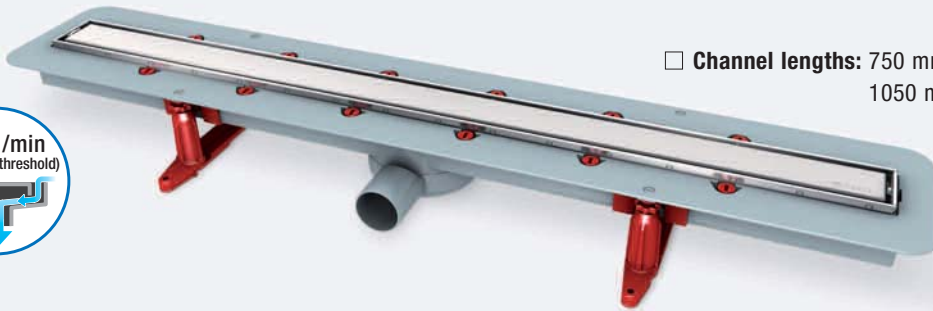

Tipp: Minimum installation depth for bathroom renovation

Shower channel,
System 125
Linearis Comfort

93
mm

Waterproofing flange height **only 85 mm!**

- Stainless steel rim can also be reversed and tiled.**

- Exemplary hygiene** –
smooth, easy-clean surface,
self-cleaning effect

- Channel lengths:** 750 mm, 850 mm, 950 mm,
1050 mm, 1150 mm.

- Installation on room or wall side of shower**

Feet can be pivoted away as required for wall-side installation.

- Suitable for natural stone floor coverings**
up to 20 mm.

- Channel locking mechanism as standard**
All Linearis Comfort channels offer a lockable channel cover.

- Vertically adjustable frame**
Stainless steel channel and rim can be adjusted from 7-22 mm to meet on site tile/granite/marble thicknesses.