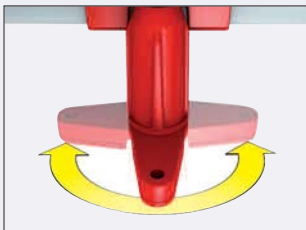

Tipp: Minimum installation depth for bathroom renovation

Shower channel,
System 125
Linearis Comfort

93
mm

Waterproofing flange height **only 85 mm!**

- Stainless steel rim can also be reversed and tiled.**

- Exemplary hygiene** –
smooth, easy-clean surface,
self-cleaning effect

- Channel lengths:** 750 mm, 850 mm, 950 mm,
1050 mm, 1150 mm.

- Installation on room or wall side of shower**

Feet can be pivoted away as required for wall-side installation.

- Suitable for natural stone floor coverings**
up to 20 mm.

- Channel locking mechanism as standard**
All Linearis Comfort channels offer a lockable channel cover.

- Vertically adjustable frame**
Stainless steel channel and rim can be adjusted from 7-22 mm to meet on site tile/granite/marble thicknesses.